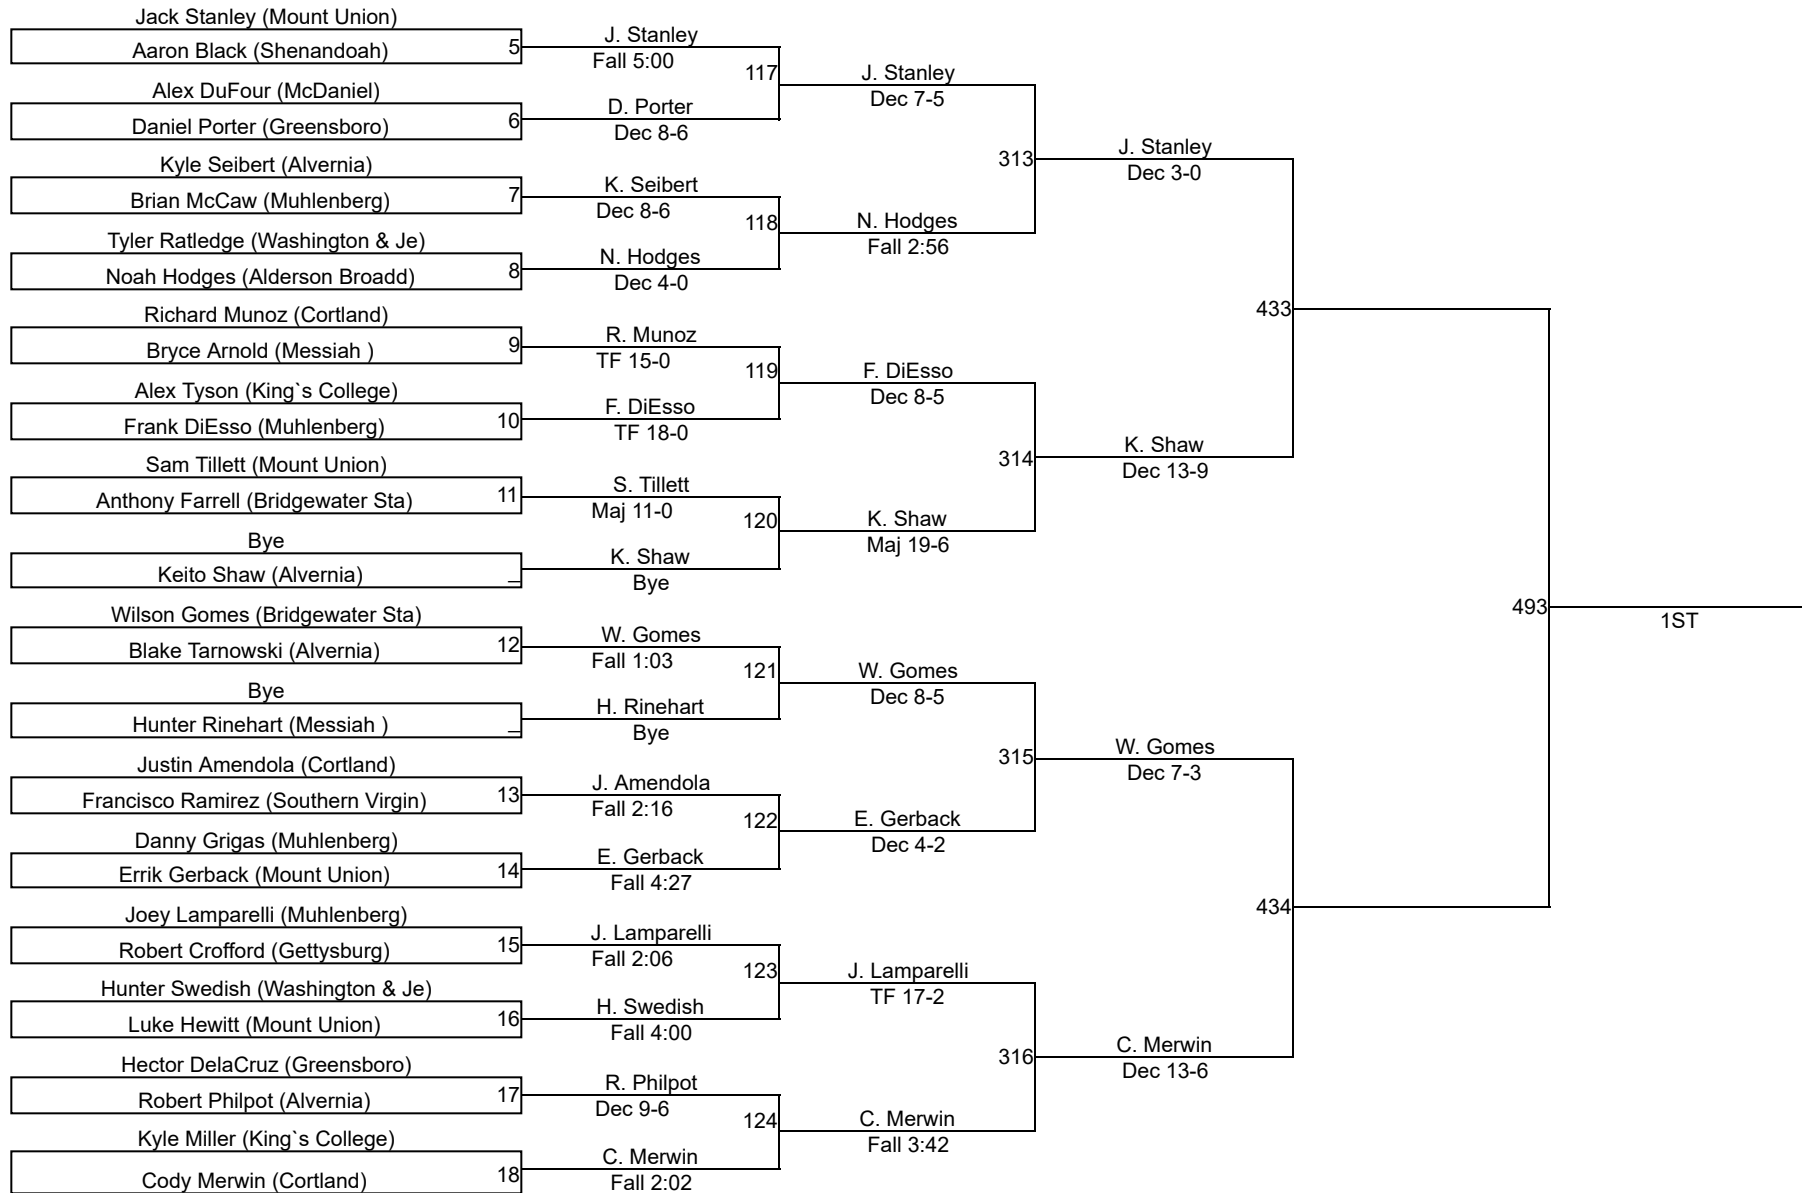

Team Scores

Printed on 12/03/2021 08:09 p.m.

	Team	Abbr	Score
1	Alvernia	Alv	97.0
2	McDaniel	McD	88.5
3	Muhlenberg	Muhl	88.0
4	Mount Union	MtU	83.5
5	Cortland	Cort	83.0
6	Alderson Broaddus	AB	80.0
7	Messiah	Mess	74.5
8	Gettysburg	Gett	63.5
9	Southern Virginia	SV	52.5
10	Greensboro	Gree	37.5
11	Washington & Jefferson	W&J	36.5
12	Bridgewater State	BSU	35.0
13	King`s College	KC	31.5
14	Shenandoah	Shen	24.5
15	Waynesburg	WAYN	21.0
16	Penn State Mt Alto	PSMA	17.5
17	Thaddeus Stevens	Thad	2.0

Messiah Petrofes Invite

Invitational 125